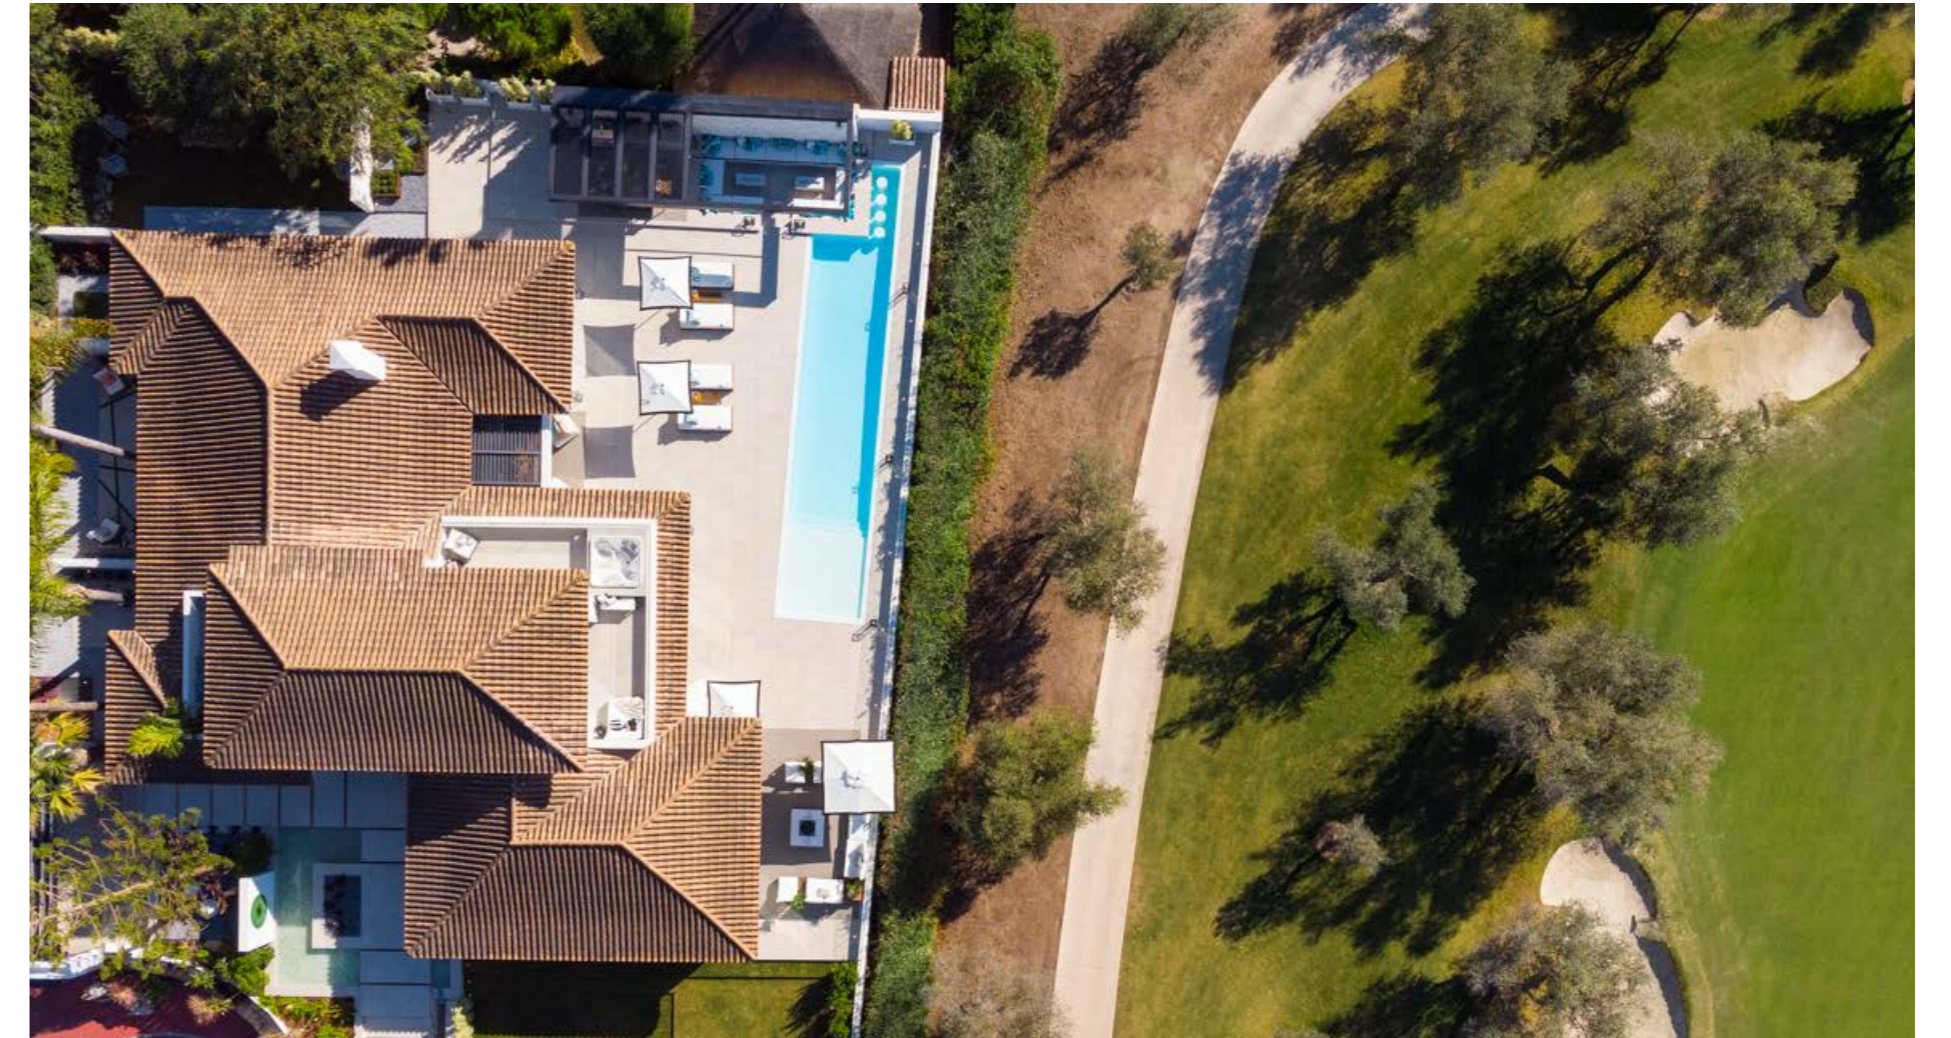

COBRE 37

NUEVA ANDALUCÍA, MARBELLA

INCREDIBLE FRONTLINE GOLF VILLA WITH PRIME LOCATION IN NUEVA ANDALUCÍA

Cobre 37 is a stunning contemporary villa by AMES Arquitectos that combines stylish modern design with a prime frontline position overlooking the prestigious Las Brisas Golf Course.

Beds: 5 | Baths: 5+1 | Plot: 1.469m² | Built: 428m² | Parking: 2 | Orientation: S/W

A seamless blend of indoor and outdoor living defines the villa, with ample terraces, a large outdoor pool, and a sunken chill-out area creating the perfect environment for relaxation and entertaining.

Inside, the villa features a spacious open-plan living area with a state-of-the-art kitchen, making it ideal for hosting gatherings or enjoying family life.

The interior design maximises contemporary luxury with modern functionality and comfort, with a stunning colour palette selected to immediately relax and soothe upon entry.

With incredible golf views from every level, this property offers a lifestyle of luxury, convenience, and tranquility, all just minutes from the best that Nueva Andalucía has to offer.

Located in one of the most sought-after areas in Nueva Andalucía, his property offers an unparalleled sense of seclusion while being just a short stroll from the lively restaurants and cafés, as well as convenient access to essential amenities and surrounding areas such as Puerto Banús and the Marbella Golden Mile.