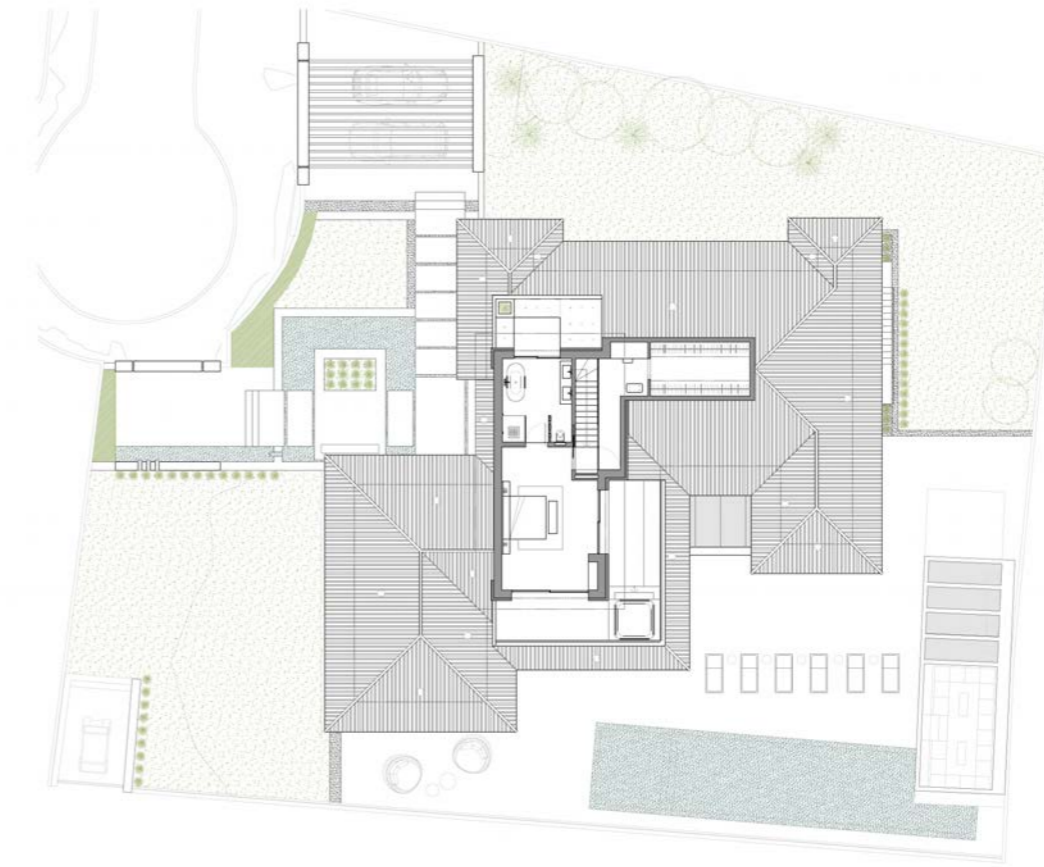

COBRE 37

NUEVA ANDALUCÍA, MARBELLA

INCREDIBLE FRONTLINE GOLF VILLA WITH PRIME LOCATION IN NUEVA ANDALUCÍA

Cobre 37 is a stunning contemporary villa by AMES Arquitectos that combines stylish modern design with a prime frontline position overlooking the prestigious Las Brisas Golf Course.

Beds: 5 | Baths: 5+1 | Plot: 1.469m² | Built: 428m² | Parking: 2 | Orientation: S/W

A seamless blend of indoor and outdoor living defines the villa, with ample terraces, a large outdoor pool, and a sunken chill-out area creating the perfect environment for relaxation and entertaining.

Direct terrace access from the ground level allows for a seamless transition to outdoor spaces, redefining indoor/outdoor living.

The five stunning bedrooms, including a luxurious master suite, are designed with comfort and style in mind.

GROUND LEVEL

UPPER LEVEL

Beds: 5 | **Baths: 5+1** | **Plot: 1.469m²** | **Built: 428m²** | **Parking: 2** | **Orientation: S/W**

cobre37.es