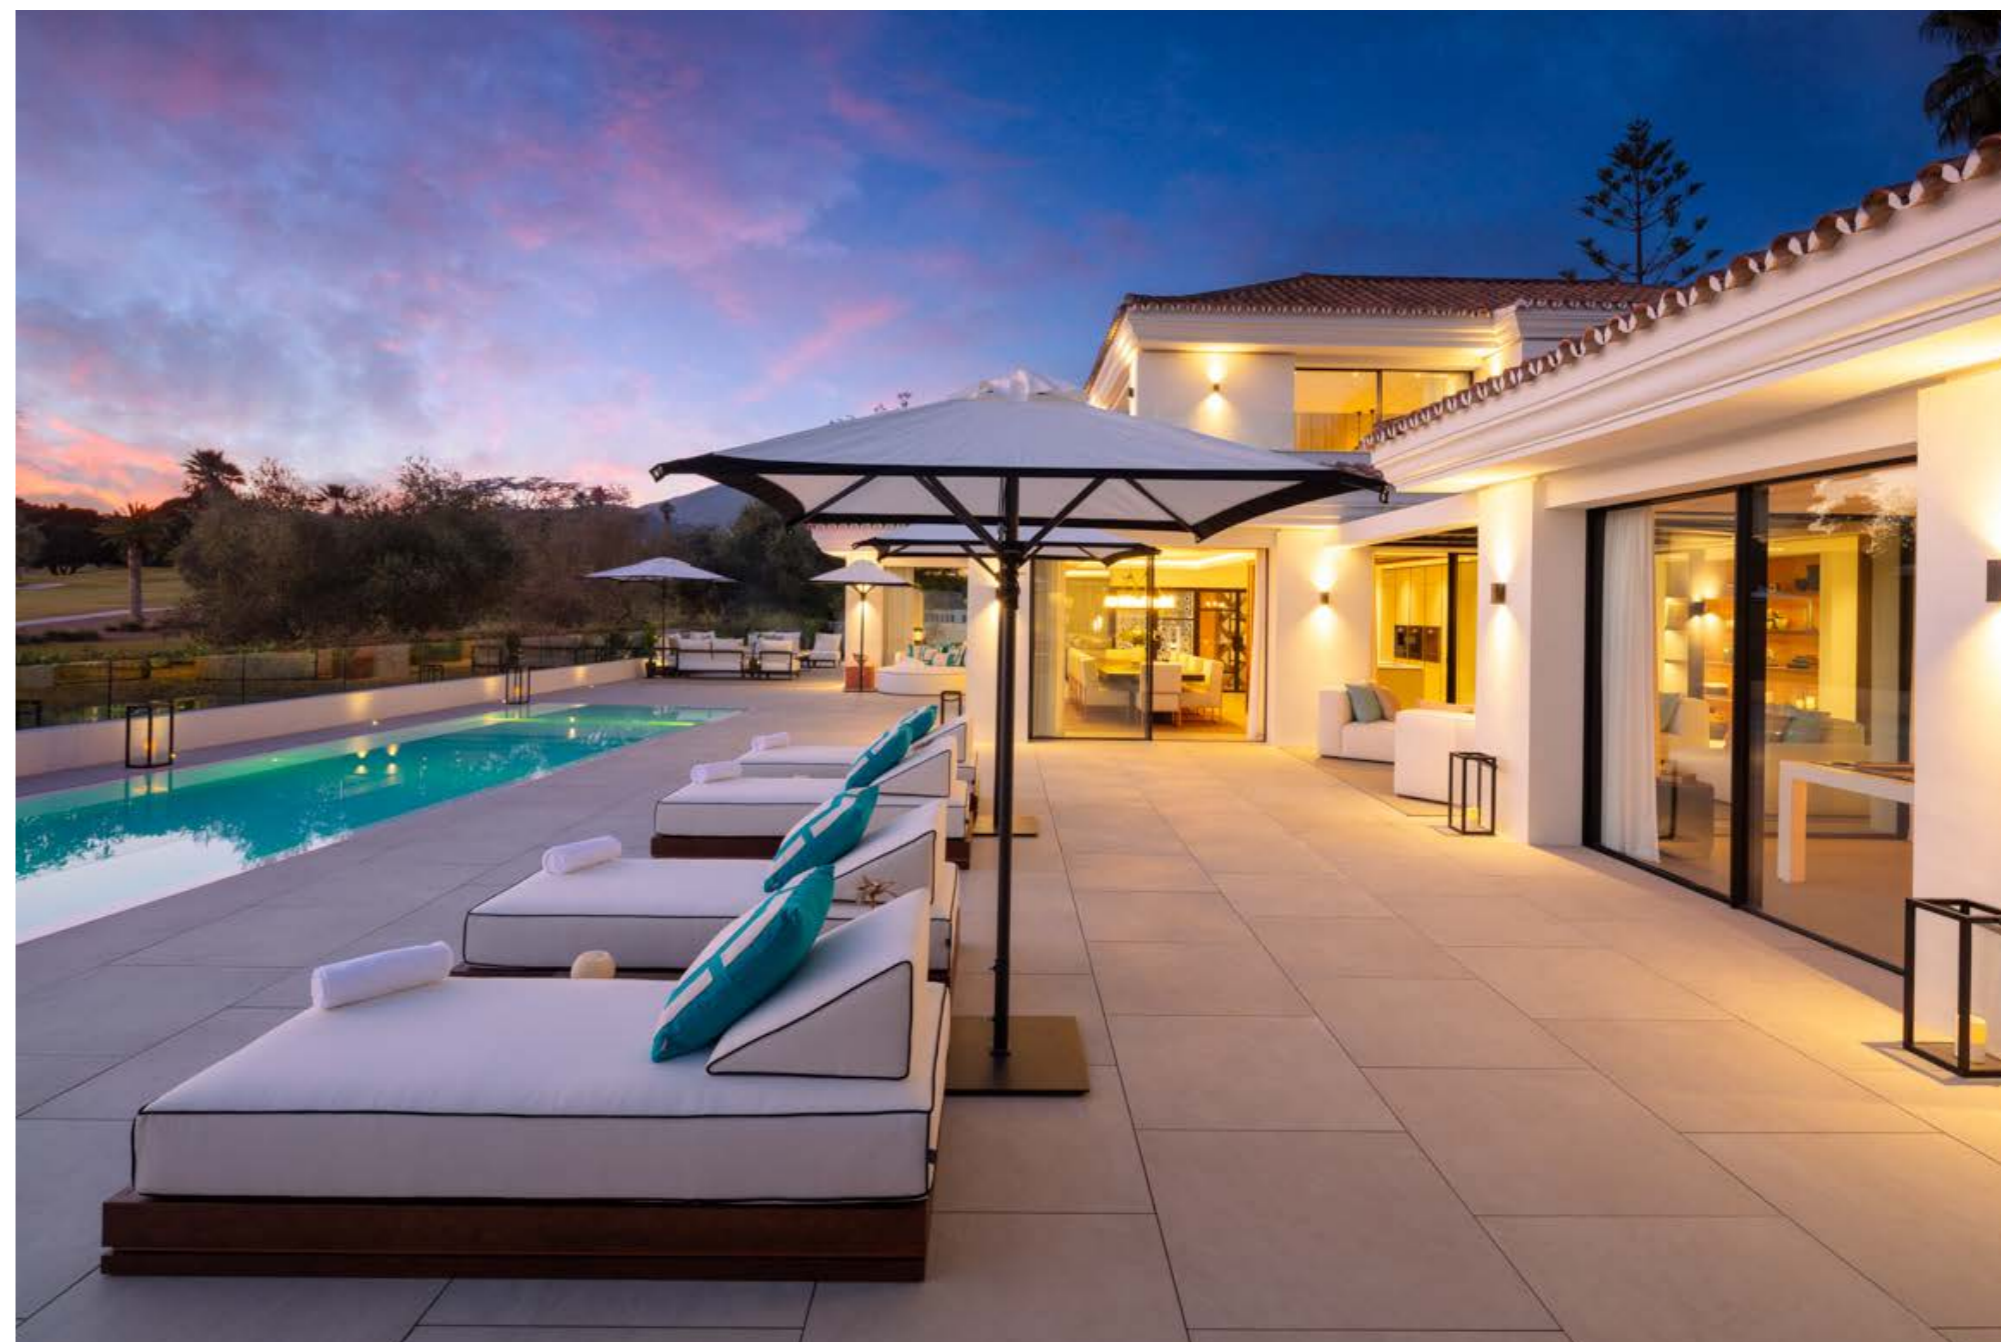

COBRE 37

NUEVA ANDALUCÍA, MARBELLA

INCREDIBLE FRONTLINE GOLF VILLA WITH PRIME LOCATION IN NUEVA ANDALUCÍA

Cobre 37 is a stunning contemporary villa by AMES Arquitectos that combines stylish modern design with a prime frontline position overlooking the prestigious Las Brisas Golf Course.

Beds: 5 | Baths: 5+1 | Plot: 1.469m² | Built: 428m² | Parking: 2 | Orientation: S/W

A seamless blend of indoor and outdoor living defines the villa, with ample terraces, a large outdoor pool, and a sunken chill-out area creating the perfect environment for relaxation and entertaining.

Inside, the villa features a spacious open-plan living area with a state-of-the-art kitchen, making it ideal for hosting gatherings or enjoying family life.

The interior design maximises contemporary luxury with modern functionality and comfort, with a stunning colour palette selected to immediately relax and soothe upon entry.

With incredible golf views from every level, this property offers a lifestyle of luxury, convenience, and tranquility, all just minutes from the best that Nueva Andalucía has to offer.

Located in one of the most sought-after areas in Nueva Andalucía, his property offers an unparalleled sense of seclusion while being just a short stroll from the lively restaurants and cafés, as well as convenient access to essential amenities and surrounding areas such as Puerto Banús and the Marbella Golden Mile.