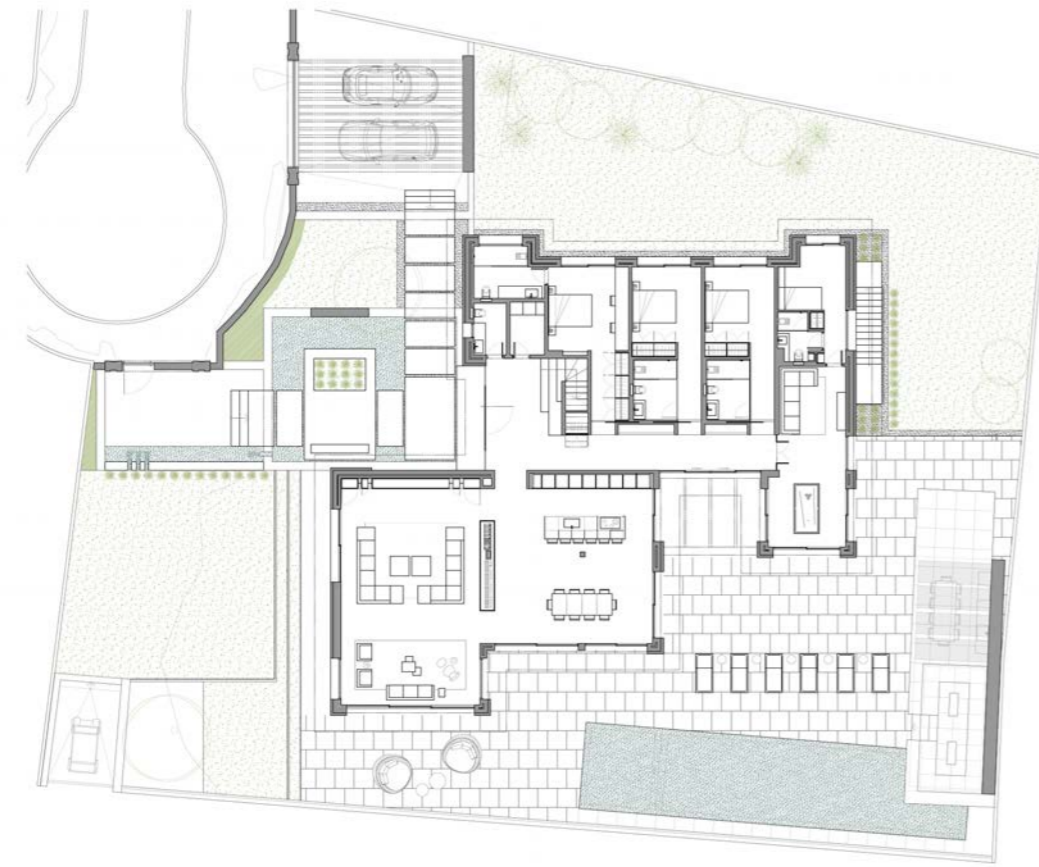

GROUND LEVEL