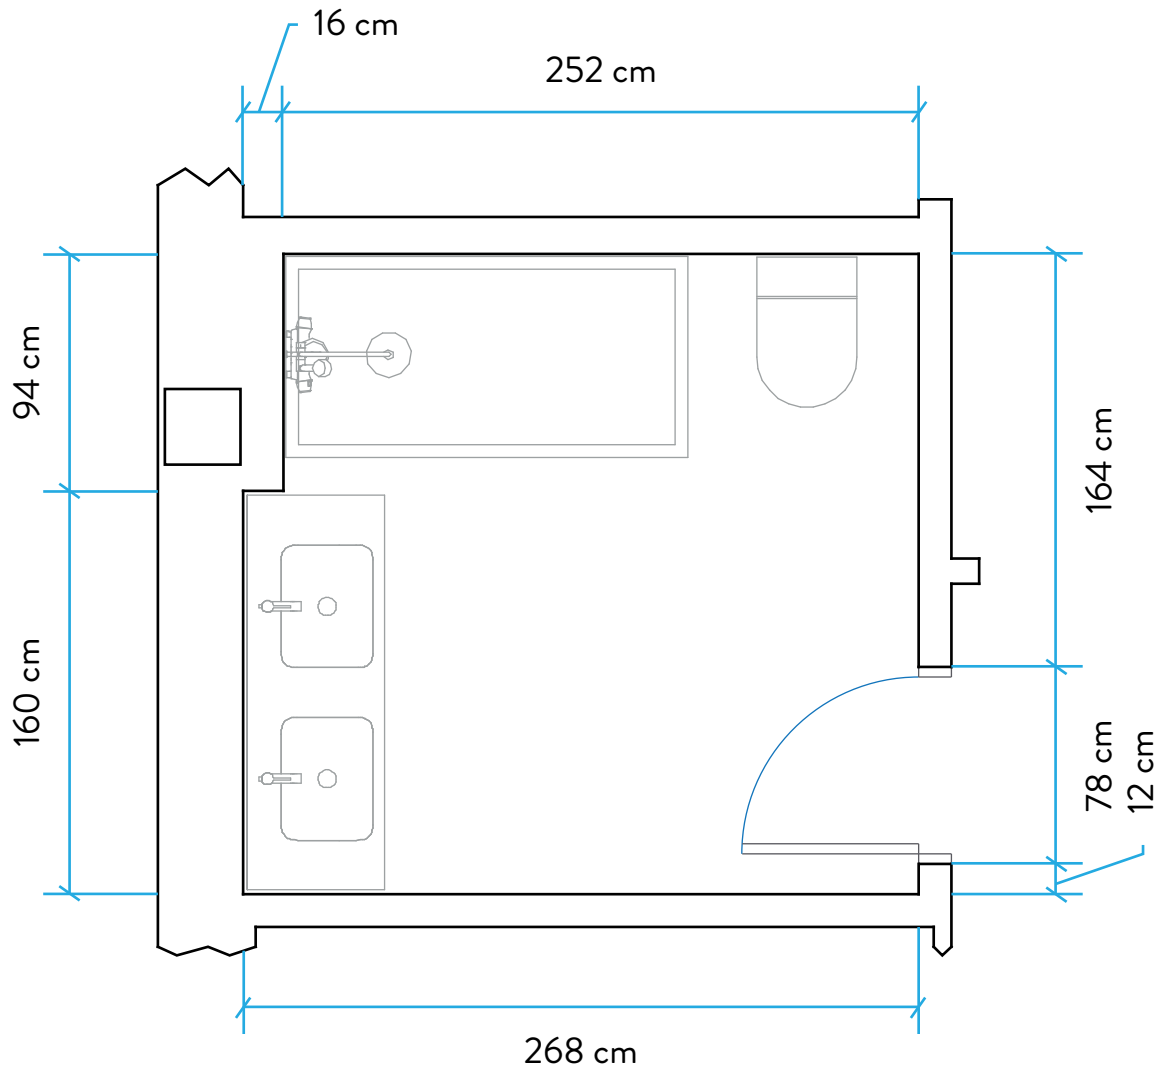

COMPLETE APARTMENT (34):

Total Area: 182,3 m<sup>2</sup>  
Scale: 1/110

LIVING ROOM - DINING ROOM:

Total Area: 45,45 m<sup>2</sup>  
Scale: 1/60

BEDROOM #2:

Total Area: 12,00 m<sup>2</sup>  
Scale: 1/30

BEDROOM #3:

Total Area: 9,601m<sup>2</sup>  
Scale: 1/30

BATHROOM #1:

Total Area: 6,705 m<sup>2</sup>  
Scale: 1/30

BATHROOM #2:

Total Area: 4,302 m<sup>2</sup>  
Scale: 1/30

TERRACE - PORCH:

Total Area: 52,62 m<sup>2</sup>  
Scale: 1/60