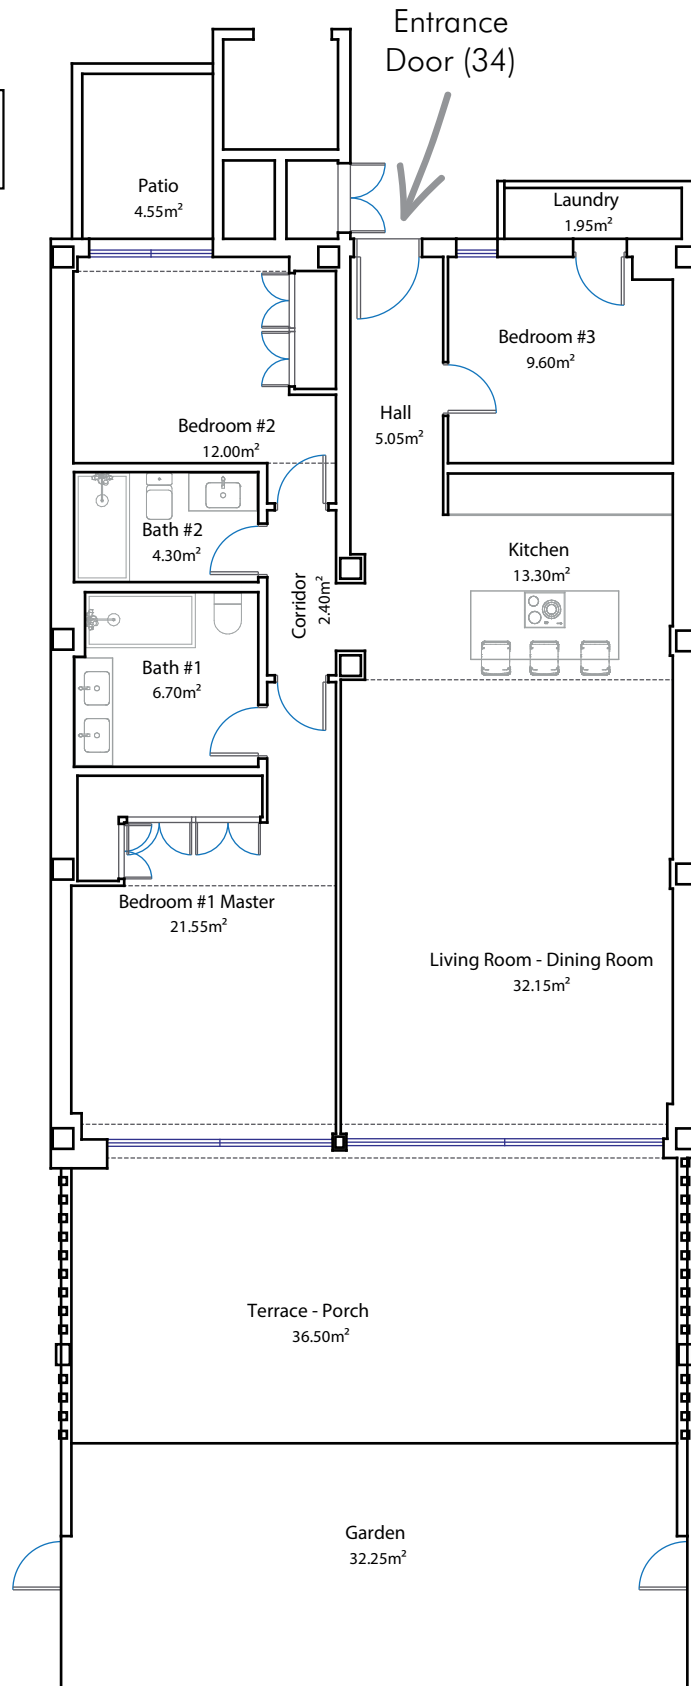

COMPLETE APARTMENT (34):

Total Area: 182,3 m<sup>2</sup>  
Scale: 1/110

LIVING ROOM - DINING ROOM:

Total Area: 45,45 m<sup>2</sup>  
Scale: 1/60

BEDROOM #2:

Total Area: 12,00 m<sup>2</sup>  
Scale: 1/30

BEDROOM #3:

Total Area: 9,601m<sup>2</sup>  
Scale: 1/30

BATHROOM #1:

Total Area: 6,705 m<sup>2</sup>  
Scale: 1/30

BATHROOM #2:

Total Area: 4,302 m<sup>2</sup>  
Scale: 1/30

TERRACE - PORCH:

Total Area: 52,62 m<sup>2</sup>  
Scale: 1/60