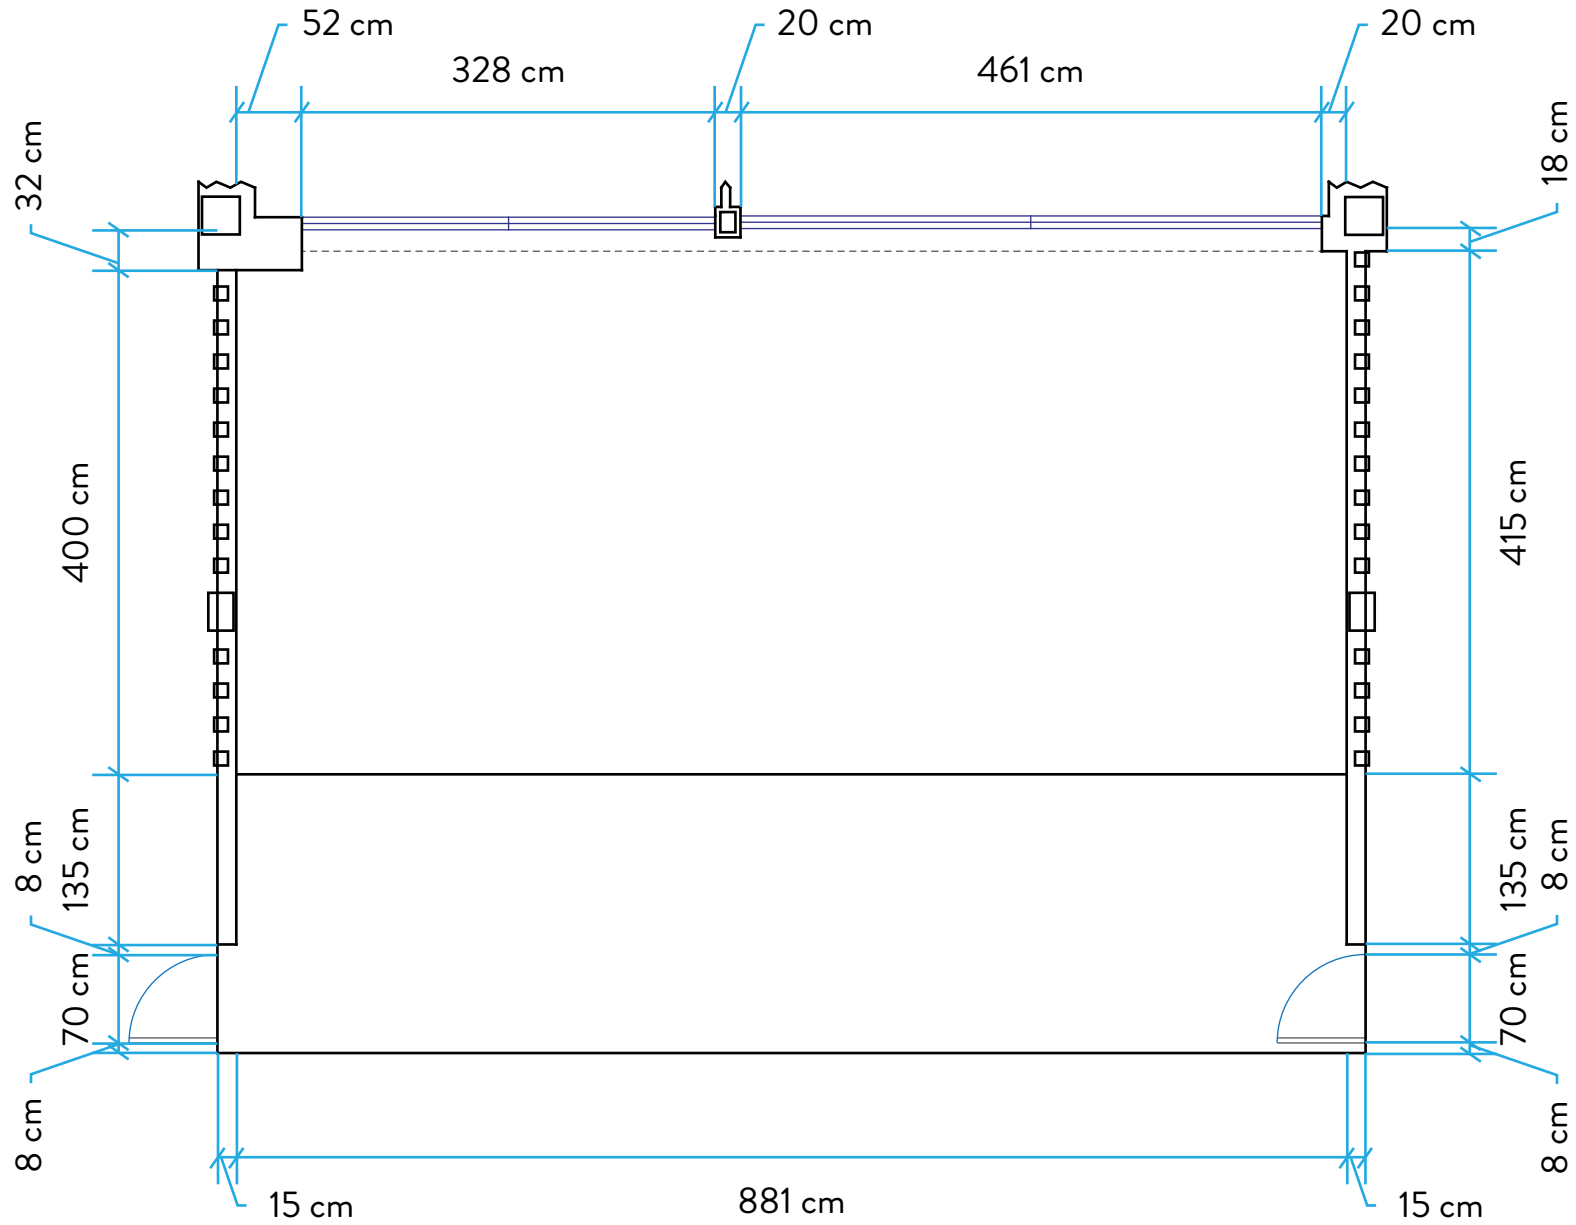

COMPLETE APARTMENT (34):

Total Area: 182,3 m<sup>2</sup>  
Scale: 1/110

LIVING ROOM - DINING ROOM:

Total Area: 45,45 m<sup>2</sup>  
Scale: 1/60

BEDROOM #2:

Total Area: 12,00 m<sup>2</sup>  
Scale: 1/30

BEDROOM #3:

Total Area: 9,601m<sup>2</sup>  
Scale: 1/30

BATHROOM #1:

Total Area: 6,705 m<sup>2</sup>  
Scale: 1/30

BATHROOM #2:

Total Area: 4,302 m<sup>2</sup>  
Scale: 1/30

TERRACE - PORCH:

Total Area: 52,62 m<sup>2</sup>  
Scale: 1/60