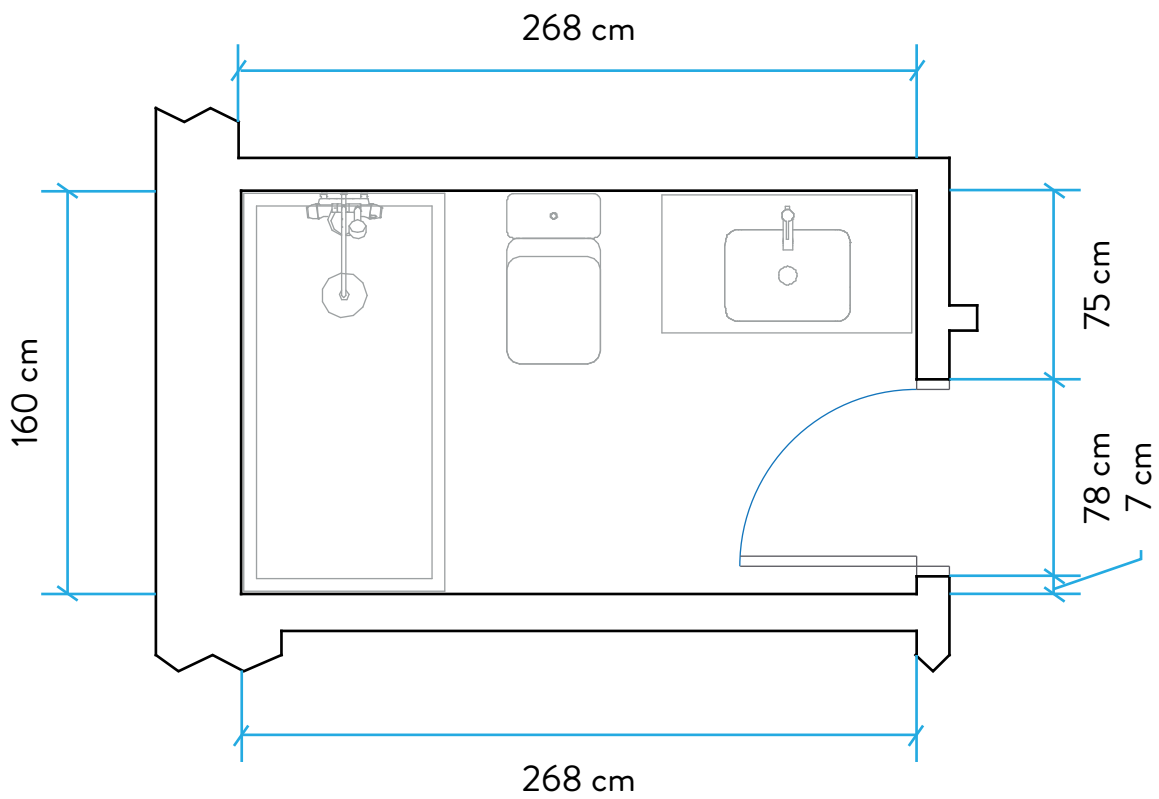

COMPLETE APARTMENT (34):

Total Area: 182,3 m<sup>2</sup>  
Scale: 1/110

LIVING ROOM - DINING ROOM:

Total Area: 45,45 m<sup>2</sup>  
Scale: 1/60

BEDROOM #2:

Total Area: 12,00 m<sup>2</sup>  
Scale: 1/30

BEDROOM #3:

Total Area: 9,601m<sup>2</sup>  
Scale: 1/30

BATHROOM #1:

Total Area: 6,705 m<sup>2</sup>  
Scale: 1/30

BATHROOM #2:

Total Area: 4,302 m<sup>2</sup>  
Scale: 1/30

TERRACE - PORCH:

Total Area: 52,62 m<sup>2</sup>  
Scale: 1/60