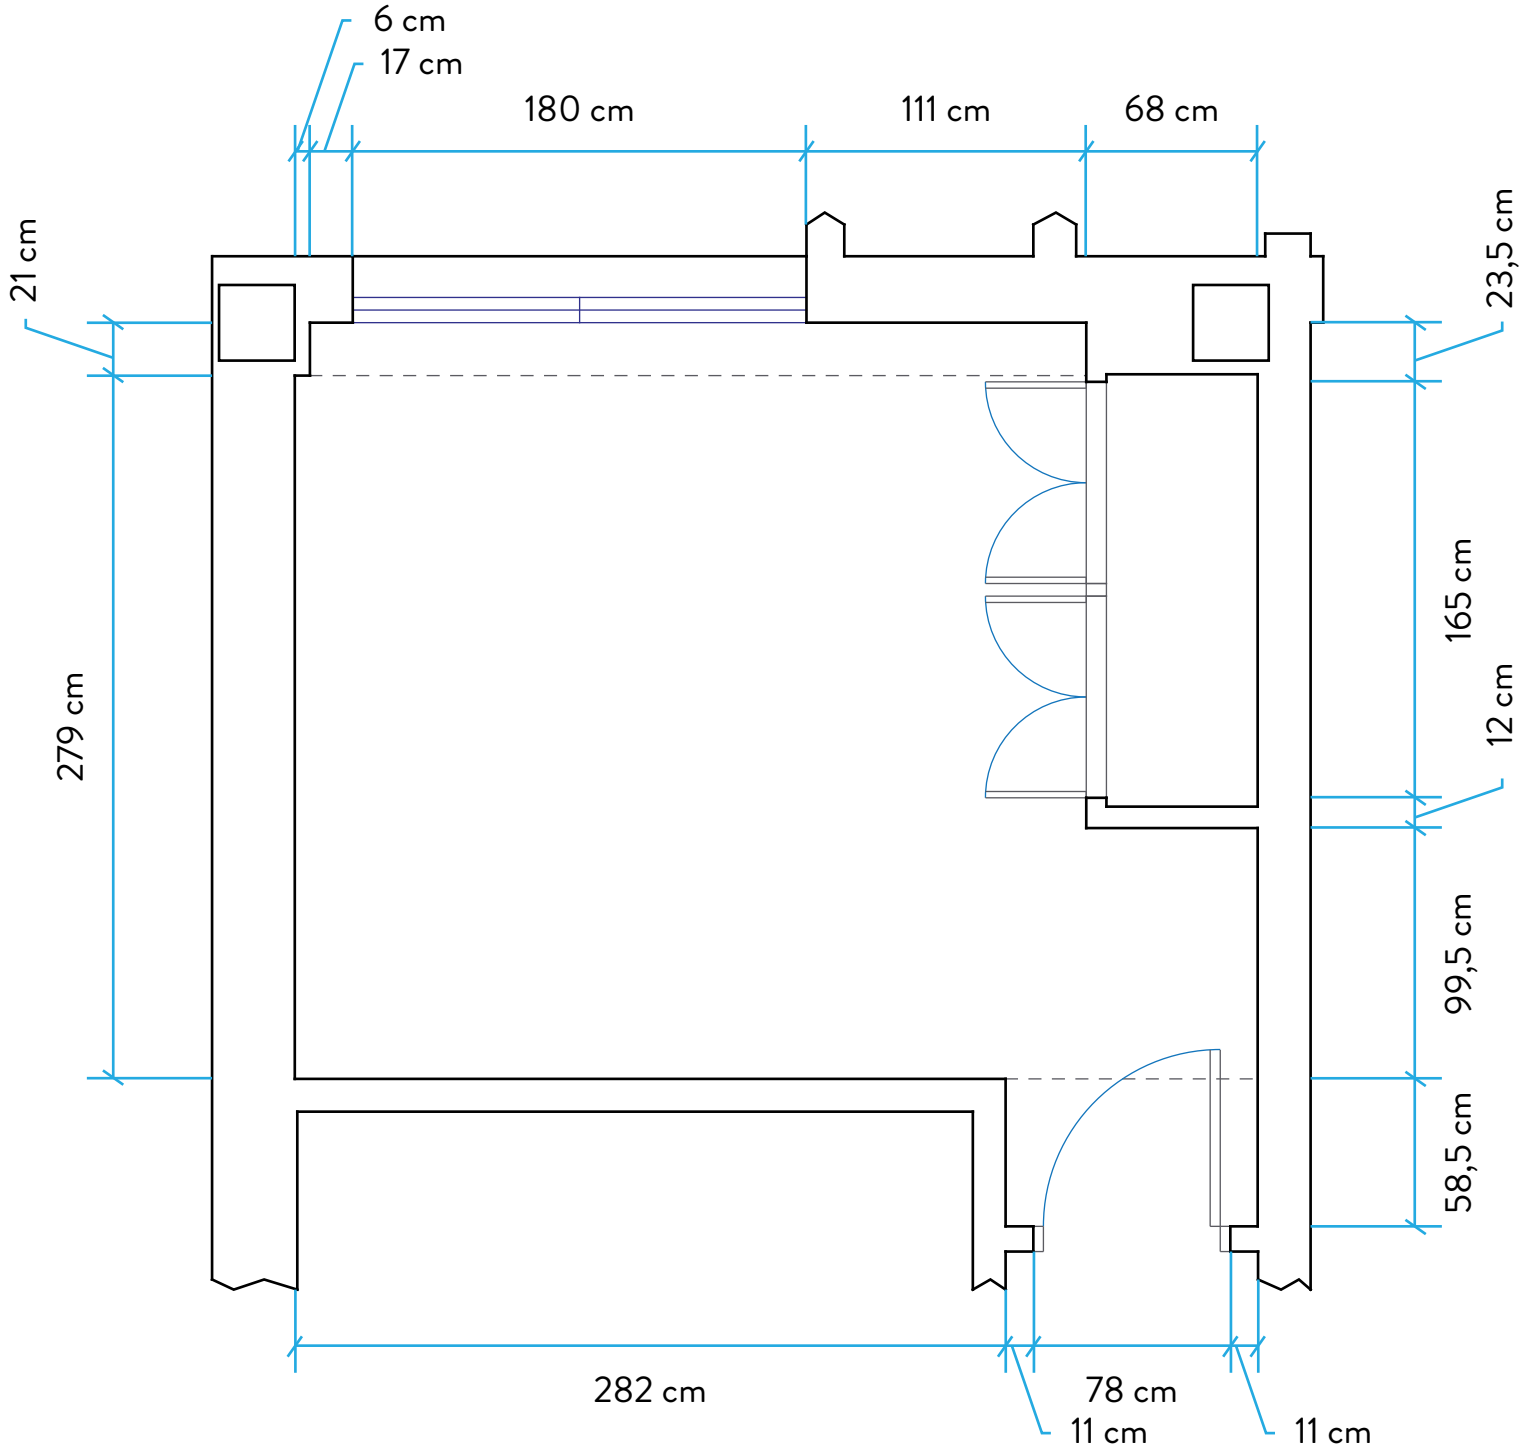

COMPLETE APARTMENT (34):

Total Area: 182,3 m<sup>2</sup>  
Scale: 1/110

LIVING ROOM - DINING ROOM:

Total Area: 45,45 m<sup>2</sup>  
Scale: 1/60

BEDROOM #2:

Total Area: 12,00 m<sup>2</sup>  
Scale: 1/30

BEDROOM #3:

Total Area: 9,601m<sup>2</sup>  
Scale: 1/30

BATHROOM #1:

Total Area: 6,705 m<sup>2</sup>  
Scale: 1/30

BATHROOM #2:

Total Area: 4,302 m<sup>2</sup>  
Scale: 1/30

TERRACE - PORCH:

Total Area: 52,62 m<sup>2</sup>  
Scale: 1/60