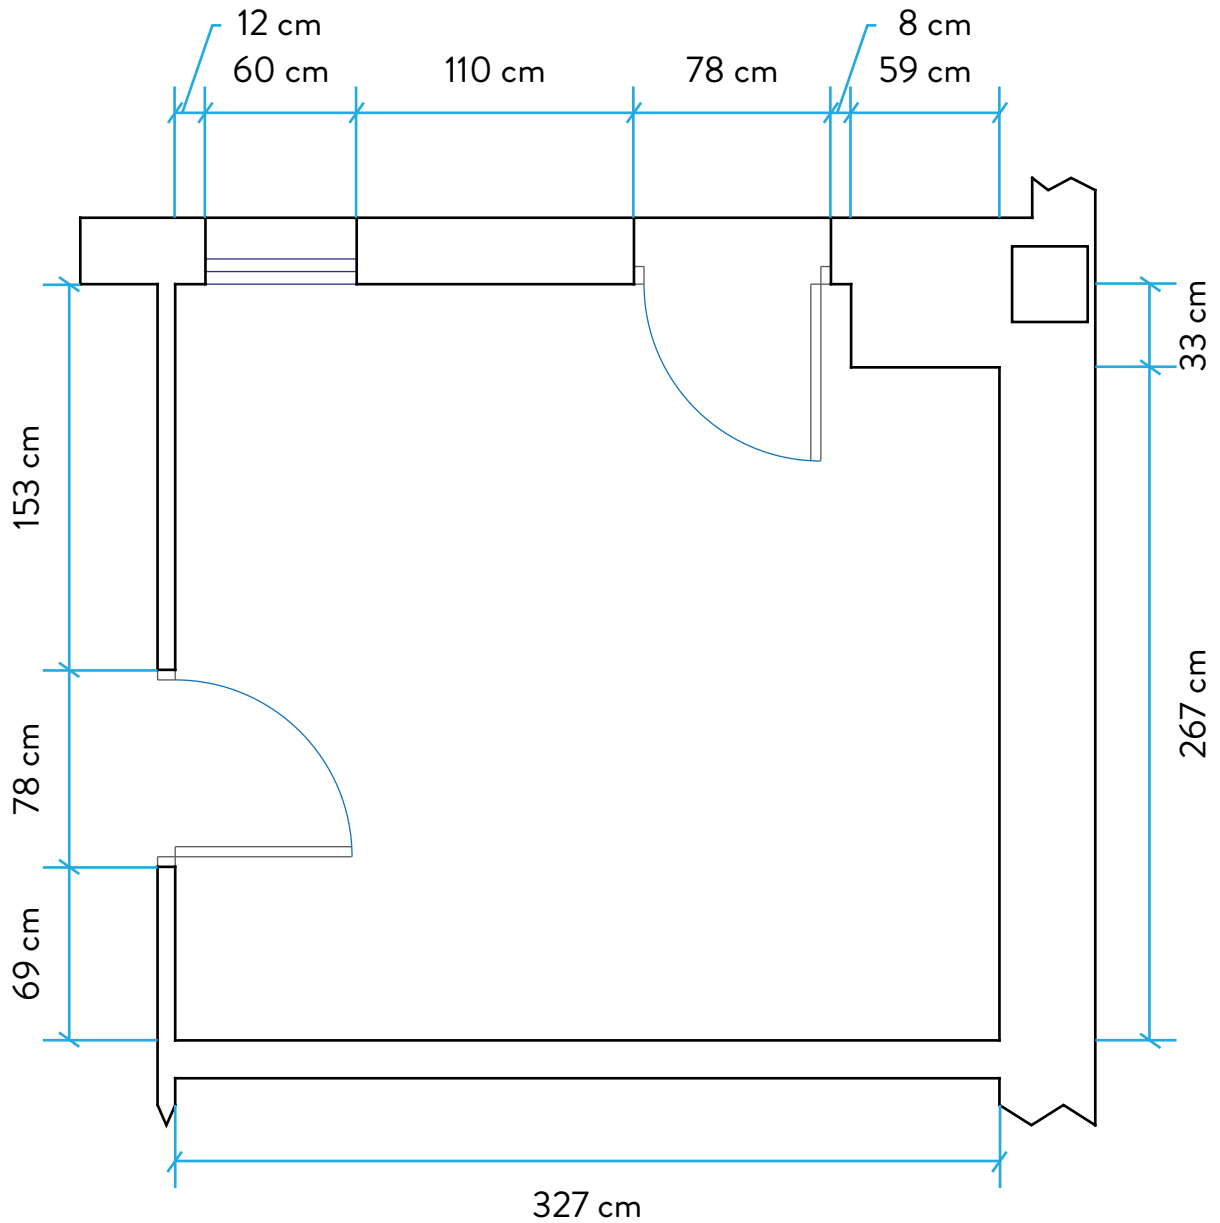

COMPLETE APARTMENT (34):

Total Area: 182,3 m<sup>2</sup>  
Scale: 1/110

LIVING ROOM - DINING ROOM:

Total Area: 45,45 m<sup>2</sup>  
Scale: 1/60

BEDROOM #2:

Total Area: 12,00 m<sup>2</sup>  
Scale: 1/30

BEDROOM #3:

Total Area: 9,601m<sup>2</sup>  
Scale: 1/30

BATHROOM #1:

Total Area: 6,705 m<sup>2</sup>  
Scale: 1/30

BATHROOM #2:

Total Area: 4,302 m<sup>2</sup>  
Scale: 1/30

TERRACE - PORCH:

Total Area: 52,62 m<sup>2</sup>  
Scale: 1/60