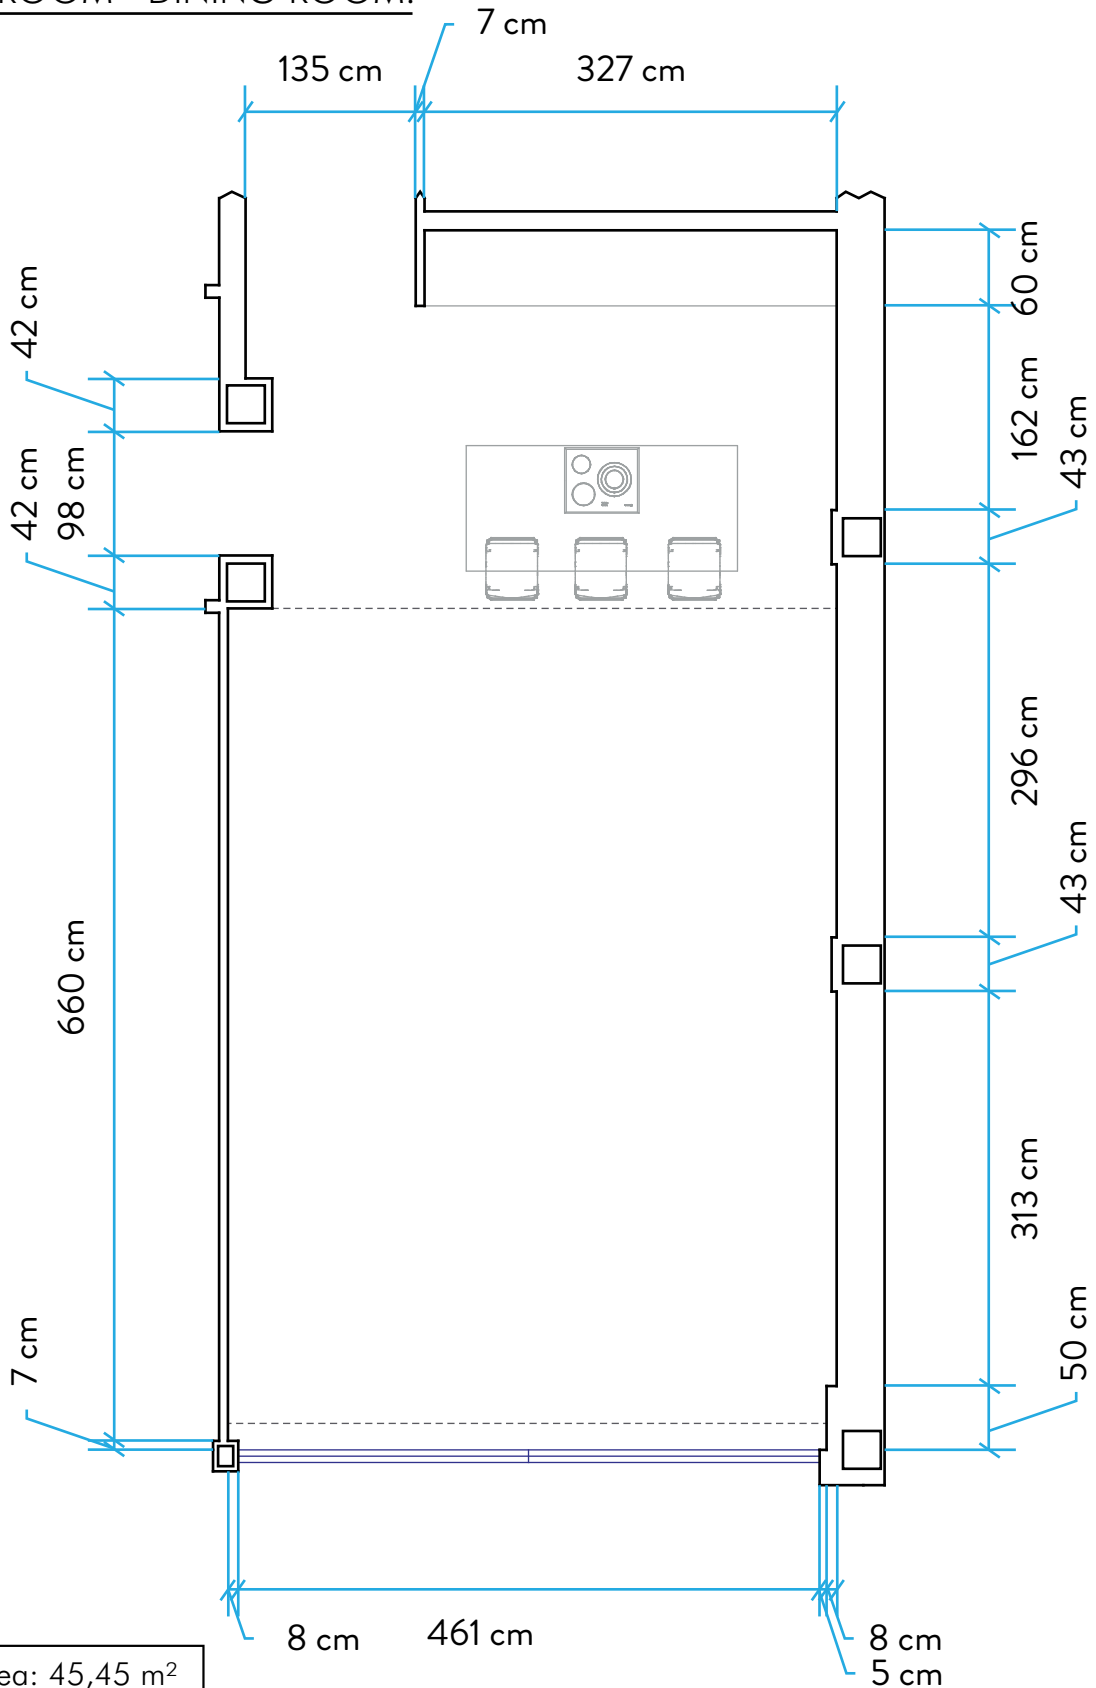

COMPLETE APARTMENT (34):

Total Area: 182,3 m<sup>2</sup>  
Scale: 1/110

LIVING ROOM - DINING ROOM:

Total Area: 45,45 m<sup>2</sup>  
Scale: 1/60

BEDROOM #2:

Total Area: 12,00 m<sup>2</sup>  
Scale: 1/30

BEDROOM #3:

Total Area: 9,601m<sup>2</sup>  
Scale: 1/30

BATHROOM #1:

Total Area: 6,705 m<sup>2</sup>  
Scale: 1/30

BATHROOM #2:

Total Area: 4,302 m<sup>2</sup>  
Scale: 1/30

TERRACE - PORCH:

Total Area: 52,62 m<sup>2</sup>  
Scale: 1/60